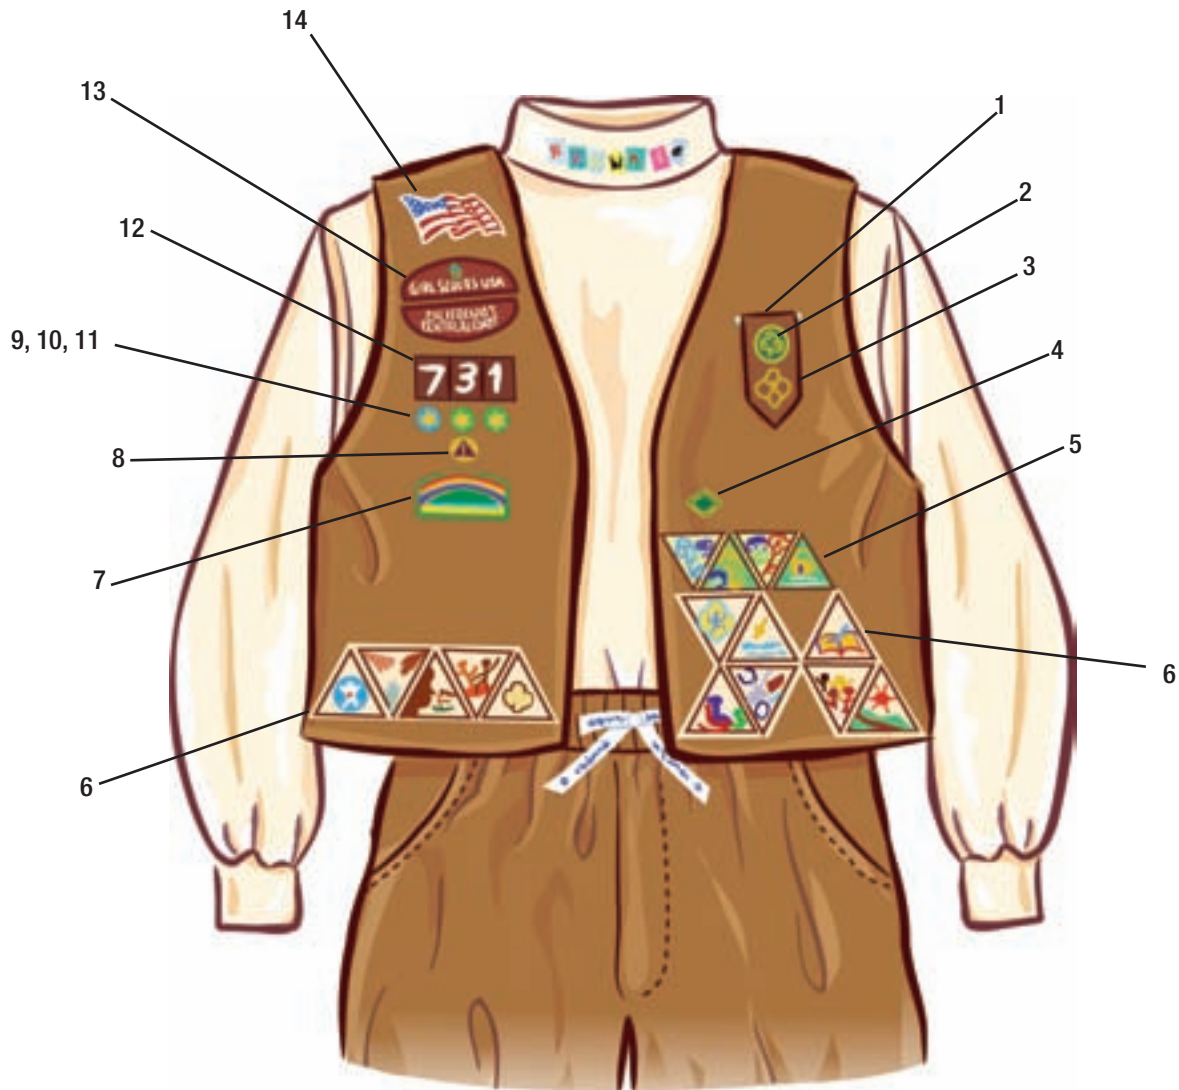

Girl Scout Brownie Vest

1. Brownie Insignia Tab
2. World Trefoil Pin
3. Brownie Membership Pin
4. Cookie Sale Activity Pin
5. Brownie Journey Award Patch Set
6. Brownie Try-Its
7. Bridge to Brownie Girl Scouts Award
8. Safety Award Pin
9. Membership Star
10. Disc for Membership Star-blue
11. Disc for Membership Star-green
12. Iron-On Troop Numerals
13. Brownie Council Identification Set
14. Wavy American Flag Patch